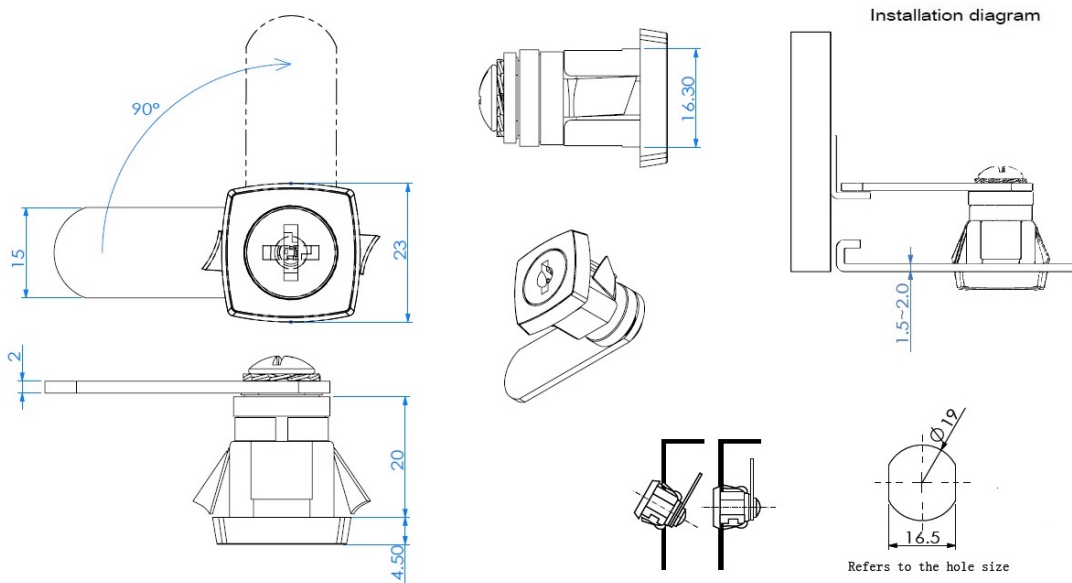

PRODUCT SHEET

Description:

Cam Lock x-44, 90DG, CPL, Str. Cam 27, CK SISO, KA D20, Cam Pre-mounted at 9 O'clock (left hand side) Spring Clip ALSO, at 9 O'clock

Item number:

14.08.076-1

Units	Box	Carton	HS Code	Barcode
Pcs.	36	360	8301300000	
				5704866045063